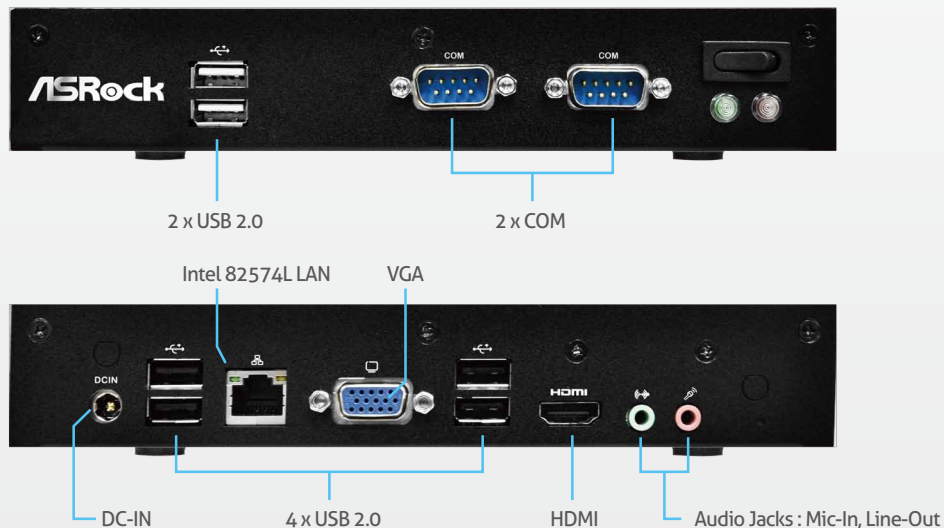

# iBox 280

Embedded BOX PC

## Spotlight Features

- 1. Intel Cedarview Atom N2800 Dual Core 1.86GHz
- VGA / HDMI
- Supports Embedded OS Window 7 and Linux
- Gigabit LAN
- Slim and Fanless Design
- DC 9-19V power input
- 2 x COM (RS-232)

### Rear I/O

Serial Port	2 x 232 port
USB	6 USB 2.0 ports
LAN	1 RJ45 Port for Gbe
Vedio output	1 x VGA, 1 x HDMI
Audio	Mic-in/ Line out
Expansion	1 x mini PCIe / 1 x mSATA