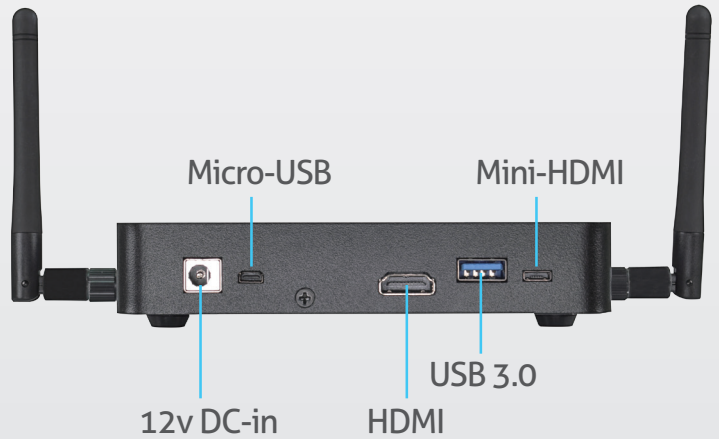

uBOX-110

Embedded BOX PC

Spotlight Features

- Intel® Atom™ Baytrail D/M/I SoC processor
- 1*HDMI / 1*Mini-HDMI
- Support Windows Embedded OS and Linux
- 2*Gbe LAN Intel i210 Gbe LAN
- Ultra Slim, Fanless Design and Cables design
- DC 12V power input
- WiFi Module & Antenna (optional item)

Rear I/O

Serial Port	N/A
USB	1 USB 3.0 ports / 1 x USB2.0 / 1 x Micro USB2.0
LAN	2 RJ45 Port for Gbe
Vedio output	1 x HDMI. 1 x Mini HDMI
Audio	Line out / Mic-in
Expansion	1 x mini PCIe (half size) / 1 x mSATA

Mechanical

Material	Top cover -aluminum extrusion/ Base- metal
Dimension	W*D*H : 135*116*25.4mm
Weight	0.5kg
Mounting	Vesa mount (included)