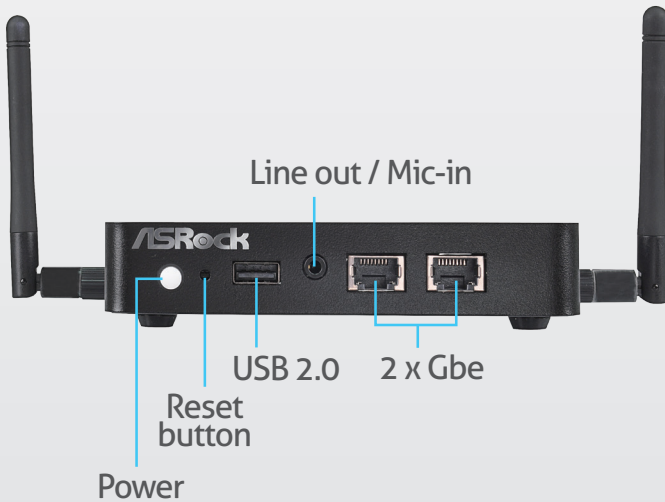

uBOX-110

Embedded BOX PC

Spotlight Features

- Intel® Atom™ Baytrail D/M/I SoC processor
- 1*HDMI / 1*Mini-HDMI
- Support Windows Embedded OS and Linux
- 2*Gbe LAN Intel i210 Gbe LAN
- Ultra Slim, Fanless Design and Cables design
- DC 12V power input
- WiFi Module & Antenna (optional item)

Specifications

Processor System

CPU	Intel® Atom™ Baytrail D/M/I SoC processor up to 2GHz
Memory	1 x DDR3L-1066/1333 SO-DIMM up to 4G/8G
Chipset	N/A
Graphic	Intel Gen7
LAN Chipset	Intel i210
Watch Dog	256 Segments, 0,1,2,...255sec/min

Rear I/O

Serial Port	N/A
USB	1 USB 3.0 ports / 1 x USB2.0 / 1 x Micro USB2.0
LAN	2 RJ45 Port for Gbe
Vedio output	1 x HDMI. 1 x Mini HDMI
Audio	Line out / Mic-in
Expansion	1 x mini PCIe (half size) / 1 x mSATA

Mechanical

Material	Top cover -aluminum extrusion/ Base- metal
Dimension	W*D*H : 135*116*25.4mm
Weight	0.5kg
Mounting	Vesa mount (included)