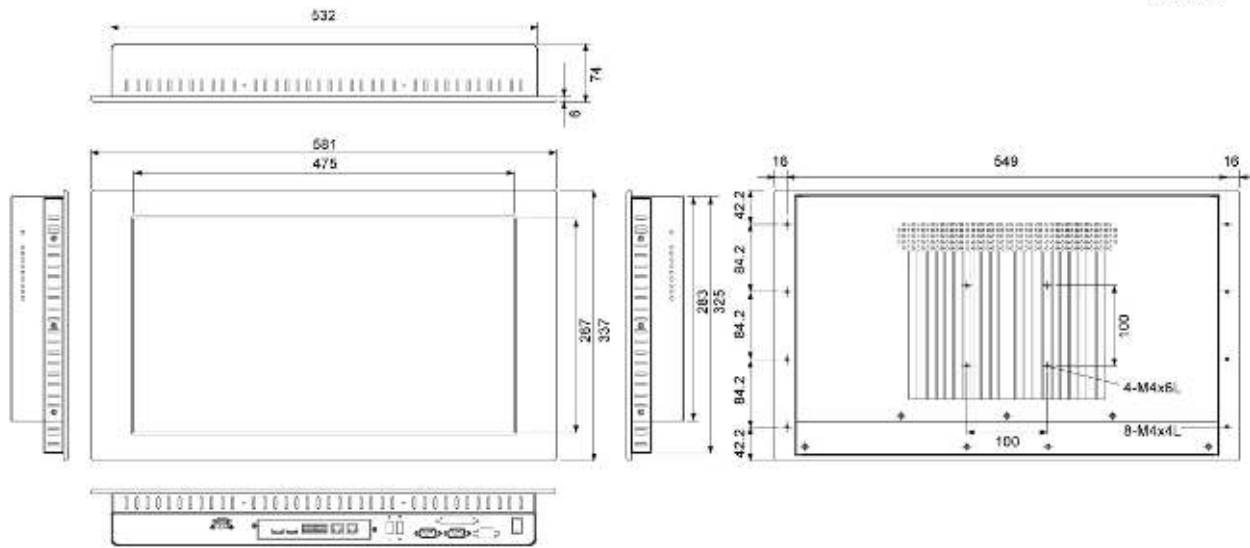

Dimension

- SP215R103/104/105/106S

Unit : mm