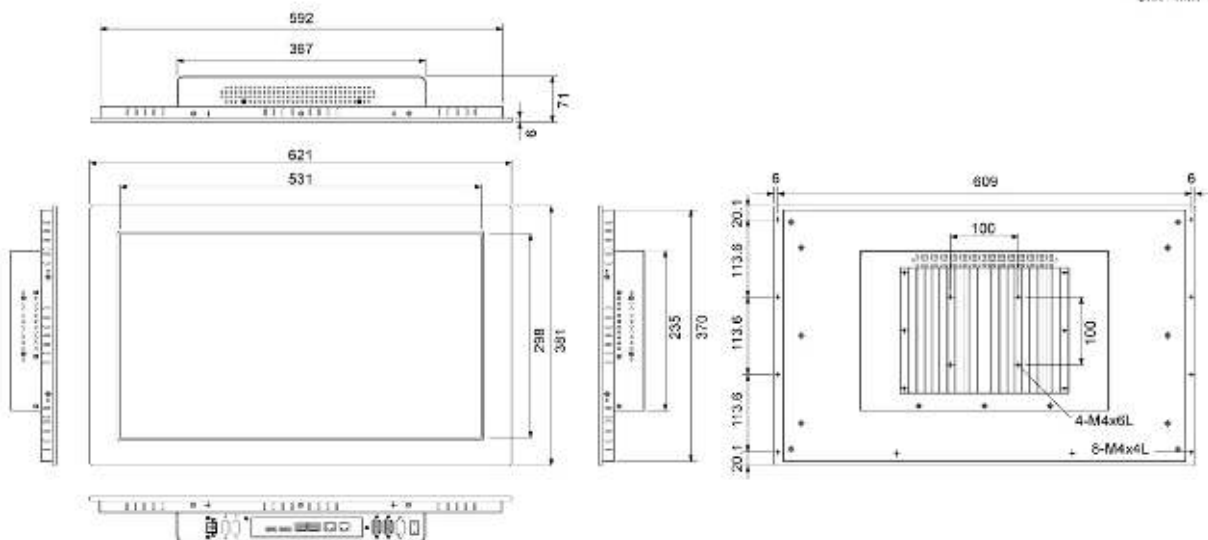

- SP240R103/104/105/106S

Unit : mm