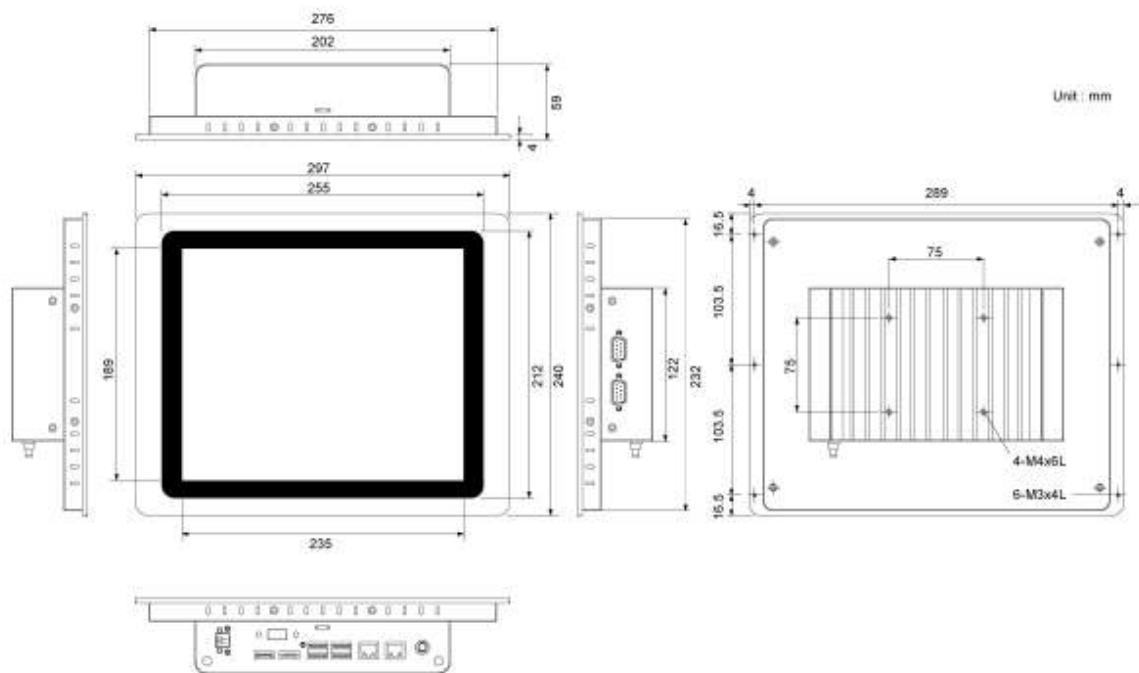

Dimension

- TP105P104/106W, TP105R104/106W

- TP122P104/106W, TP122R104/106W