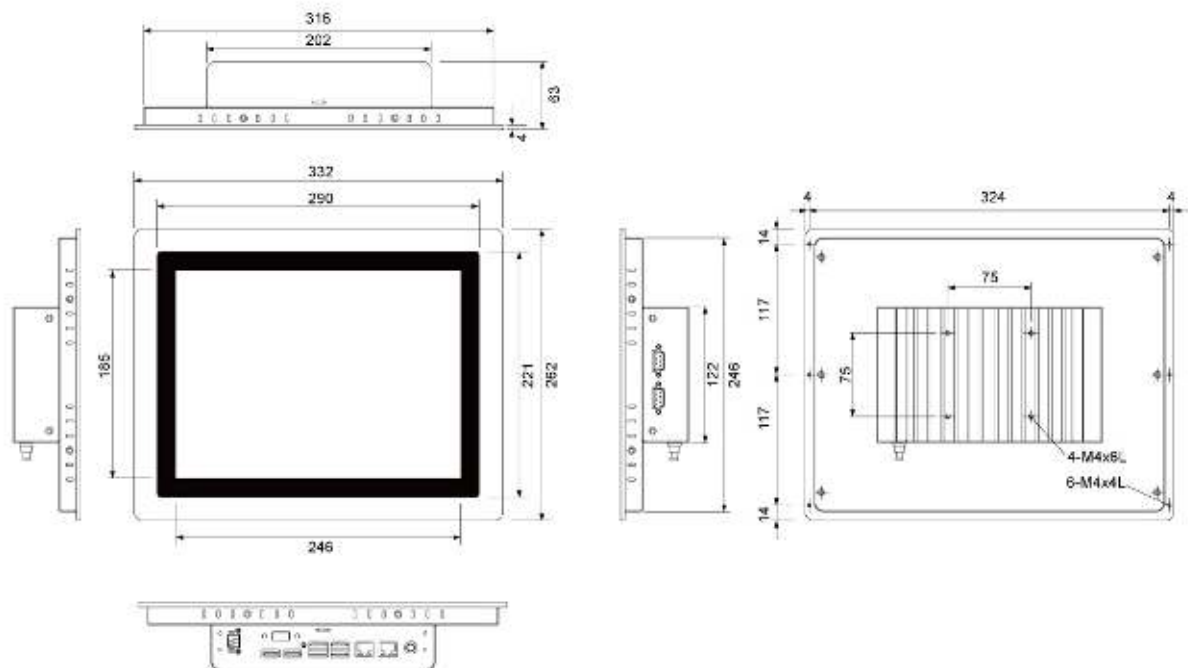

## Dimension

- TP105P104/106W, TP105R104/106W

- TP122P104/106W, TP122R104/106W

Kingdy Technology Inc.

No. 8, Ln. 25, Zhongban Rd., Zhonghe Dist., New Taipei City 23556, Taiwan

Tel : +886-2-3234-6288

Fax : +886-2-3234-3199